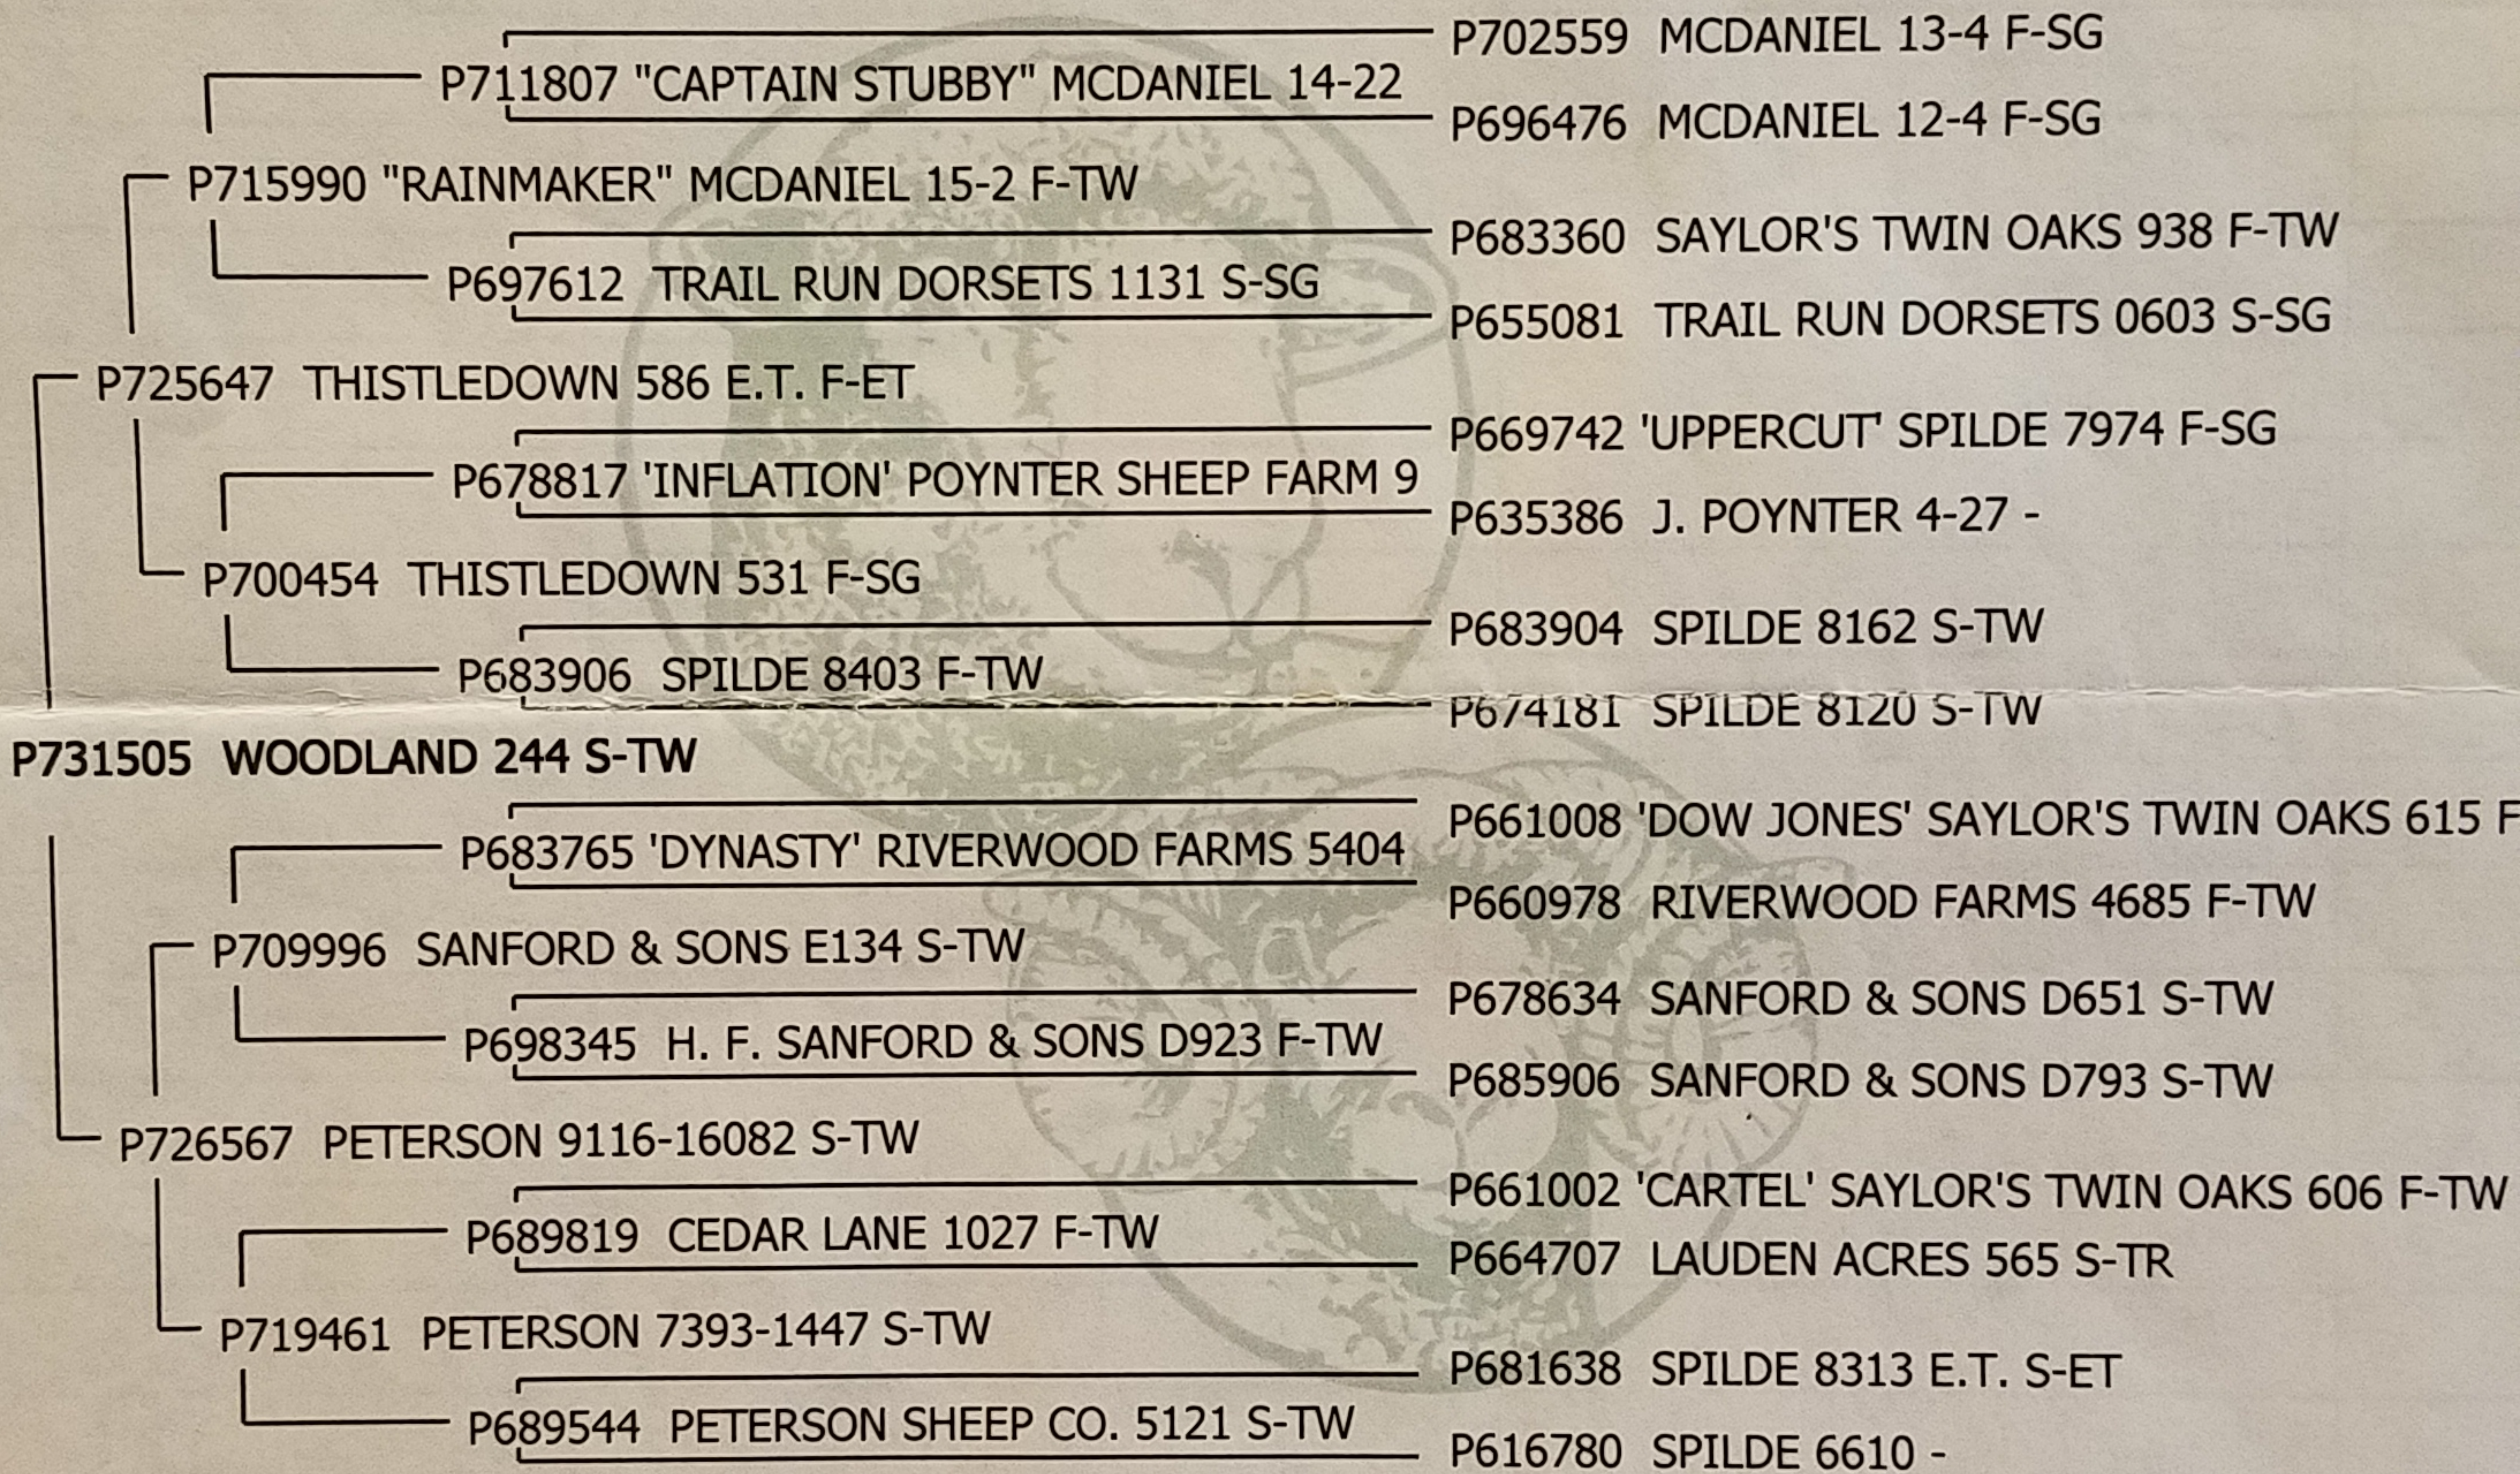

Polled Dorset

Ewe

Certificate of Registry

P731505 Ewe

SCRAPIE ID OH0163- 1042

NAME BORN

Private Flock Tag WOODLAND 244

2/15/2018 S TW

SIRE P725647 THISTLEDOWN 586 E.T. F ET

DAM P726567 PETERSON 9116-16082 S TW

BREEDER WOODLAND DORSETS BELLE CENTER OH

OWNER WOODLAND DORSETS BELLE CENTER OH

DATE RECORDED 3/13/2018

Executive Secretary *Debra Hopkins*

DORSET EBV PERFORMANCE DATA

Birth Wgt	Wean Wgt	Maternal Wean Wgt	Post Weaning Wgt	Yearling Wgt	Post Weaning Fat Depth	Post Weaning Eye Muscle Depth	# of Lambs Born	# of Lambs Weaned
BWT kg	WWT kg	MWWT kg	PWWT kg	YWT kg	PFAT mm	PEMD mm	NLB %	NLW %