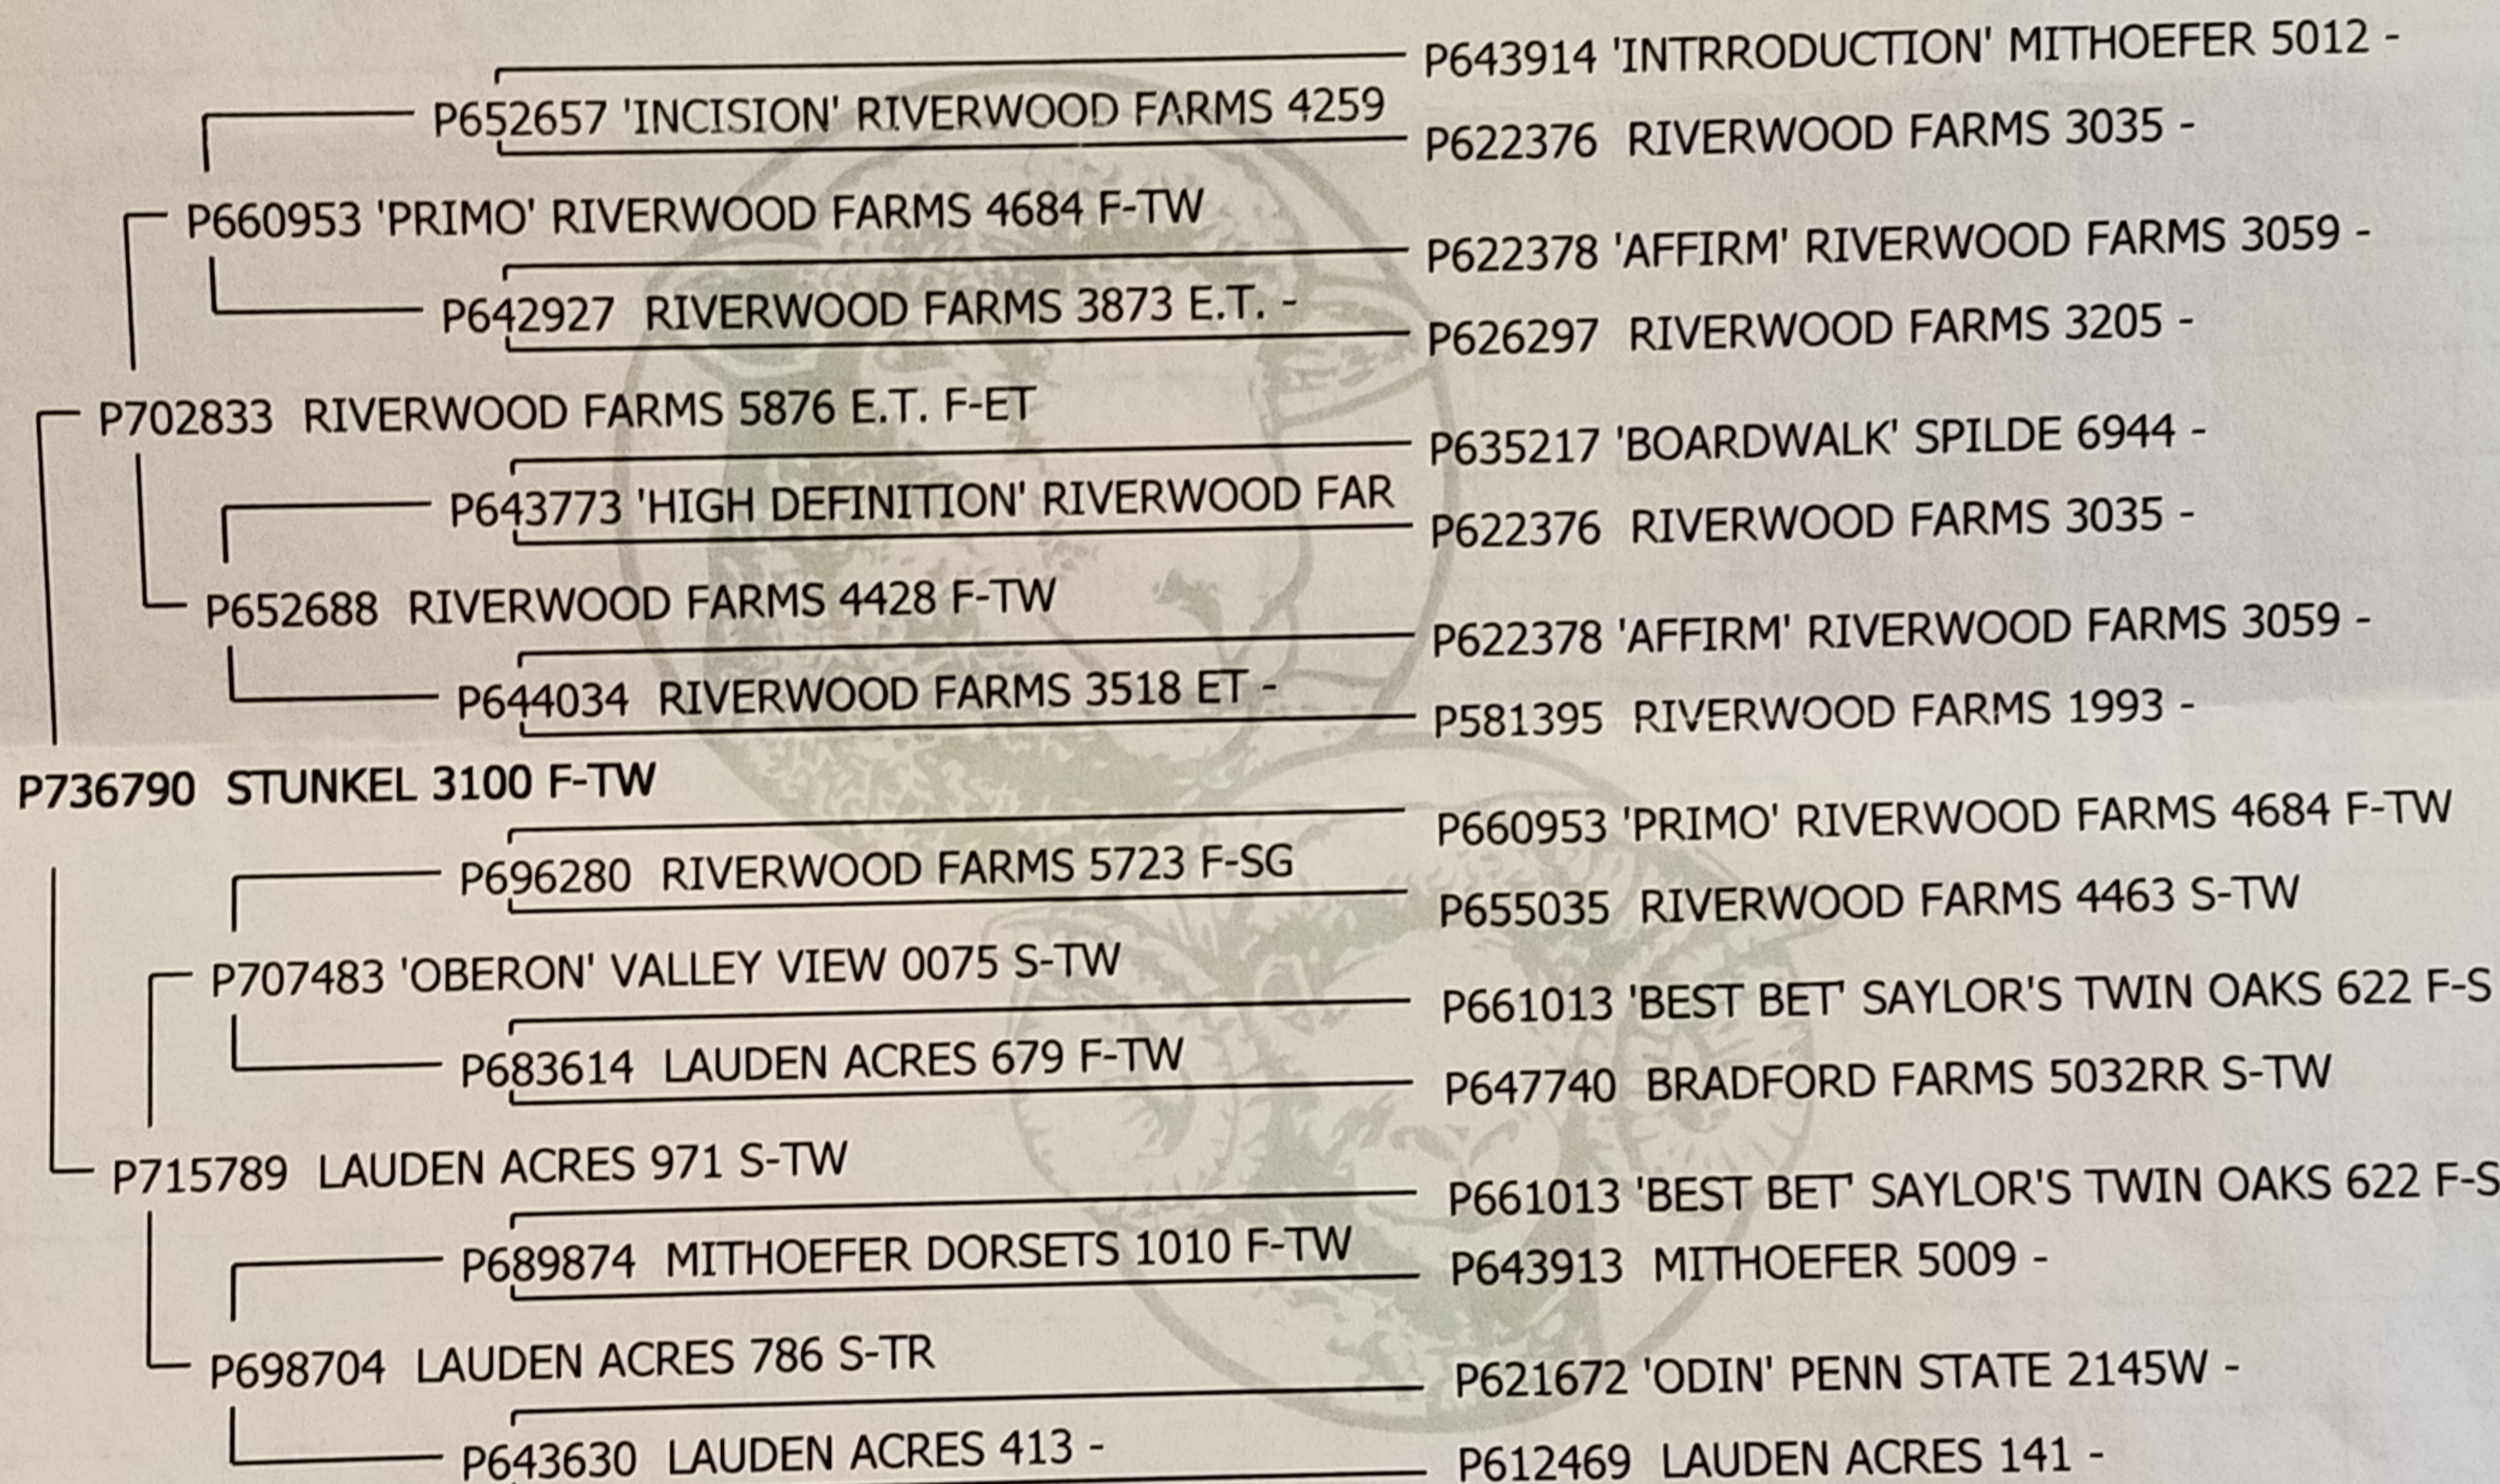

Continental Dorset Club

P.O. Box 506 • North Scituate, RI 02857-0506

Polled Dorset Ewe

Certificate of Registry **P736790 Ewe**

SCRAPIE ID **MD1225-**

NAME **STUNKEL 3100**
Private Flock Tag

BORN 10/23/2018 F TW

SIRE P702833 RIVERWOOD FARMS 5876 E.T. F ET

2019 DORSET
EWE LAMB
FUTURITY

DAM P715789 LAUDEN ACRES 971 S TW

BREEDER GLENN STUNKEL, JR.

TUSCARORA MD

OWNER GLENN STUNKEL, JR.

TUSCARORA MD

DATE RECORDED 3/6/2019

Executive Secretary *Olga Hopkins*

Continental Dorset Club

P.O. Box 506, North Scituate, RI 02857-0506

Phone: (401)647-4676 • Fax: (401)647-4679

email: cdcdorset@cox.net

The above information is a correct Pedigree of the Ewe as shown by the Continental Dorset Club Records, which are compiled from information provided by the owners and breeders. This Club shall not be held responsible or liable for damages on account of errors in certifying this Pedigree or as a result of misrepresentations in the above Pedigree based on information provided by owners and breeders.