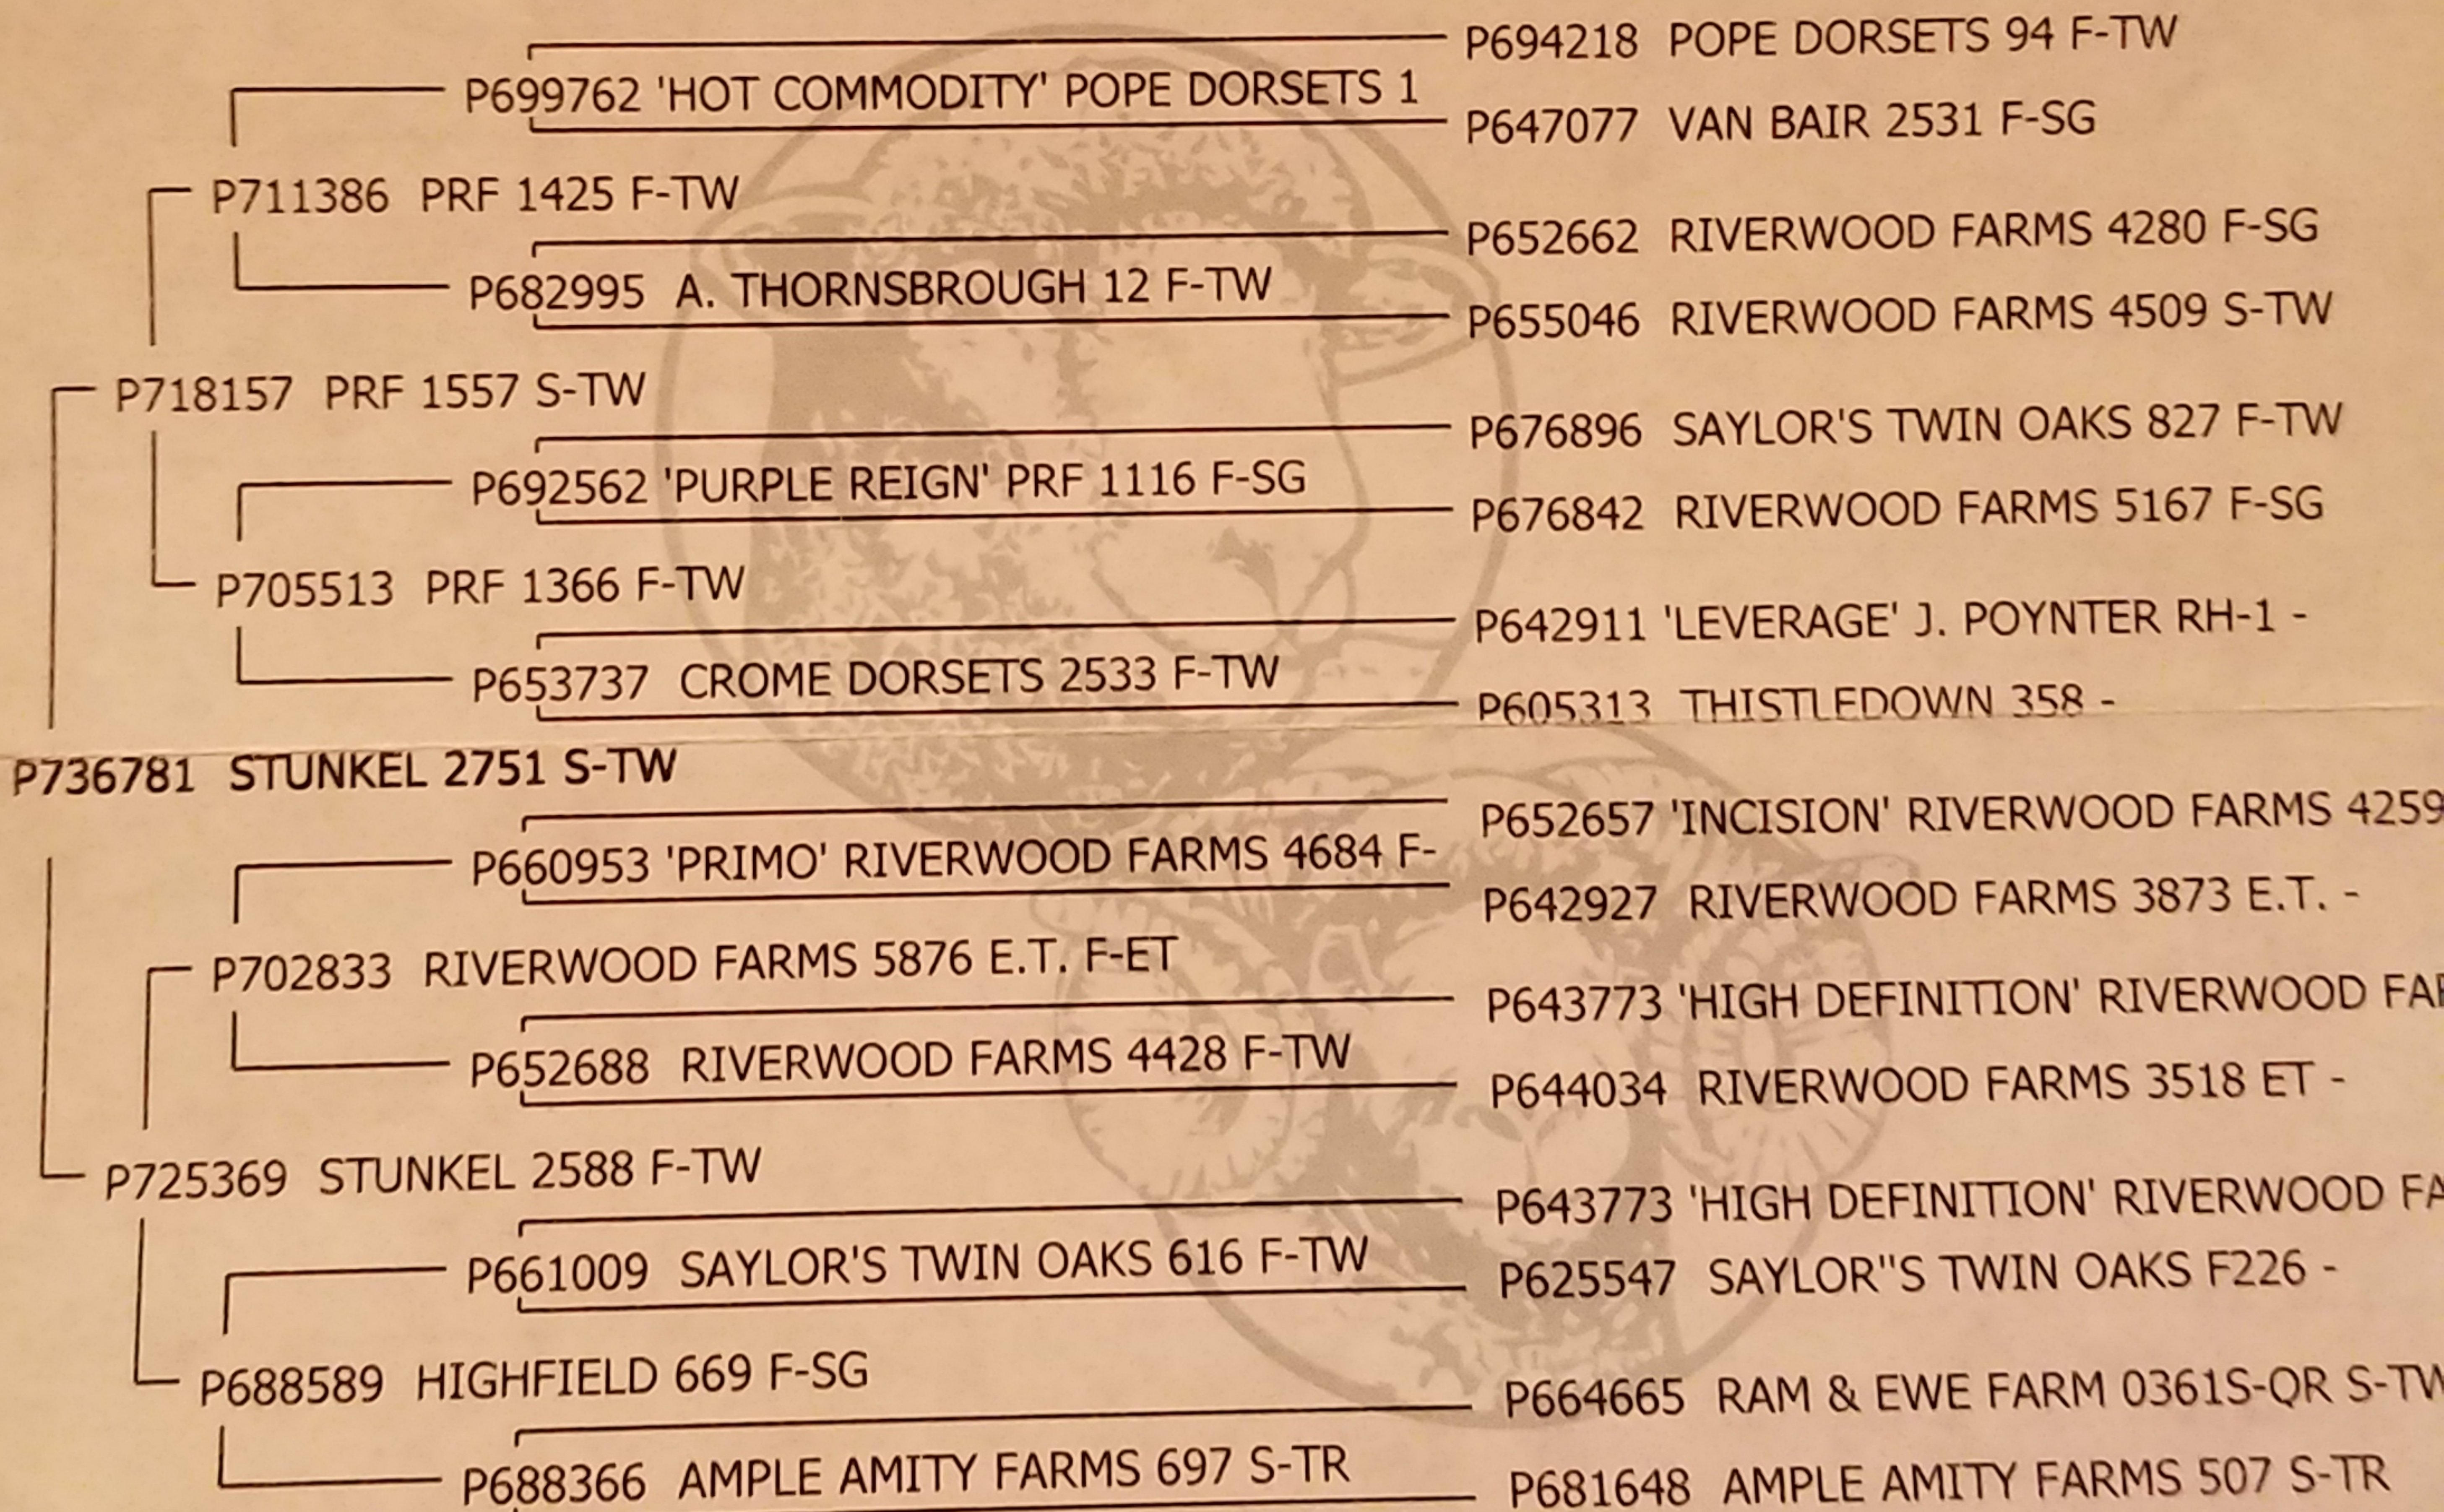

Continental Dorset Club

P.O. Box 506 • North Scituate, RI 02857-0506

Polled Dorset

Ewe

Certificate of Registry

P736781 Ewe

SCRAPE ID MD1225-2752

NAME
STUNKEL 2751

BORN

1/8/2018 S TW

SIRE
P718157 PRF 1557 S TW

DAM
P725369 STUNKEL 2588 F TW

7/11/2019 Corrected Registration

BREEDER
GLENN STUNKEL, JR.

TUSCARORA MD

OWNER
GLENN STUNKEL, JR.

TUSCARORA MD

Executive Secretary

Olga Hopkins

DATE RECORDED 3/6/2019

Continental Dorset Club
P.O. Box 506, North Scituate, RI 02857-0506
Phone: (401)647-4676 • Fax: (401)647-4679
email: cdcdorset@cox.net

The above information is a correct Pedigree of the Ewe as shown by the Continental Dorset Club R are compiled from information provided by the owners and breeders. This Club shall not be held res liable for damages on account of errors in certifying this Pedigree or as a result of misrepresentation Pedigree based on information provided by owners and breeders.