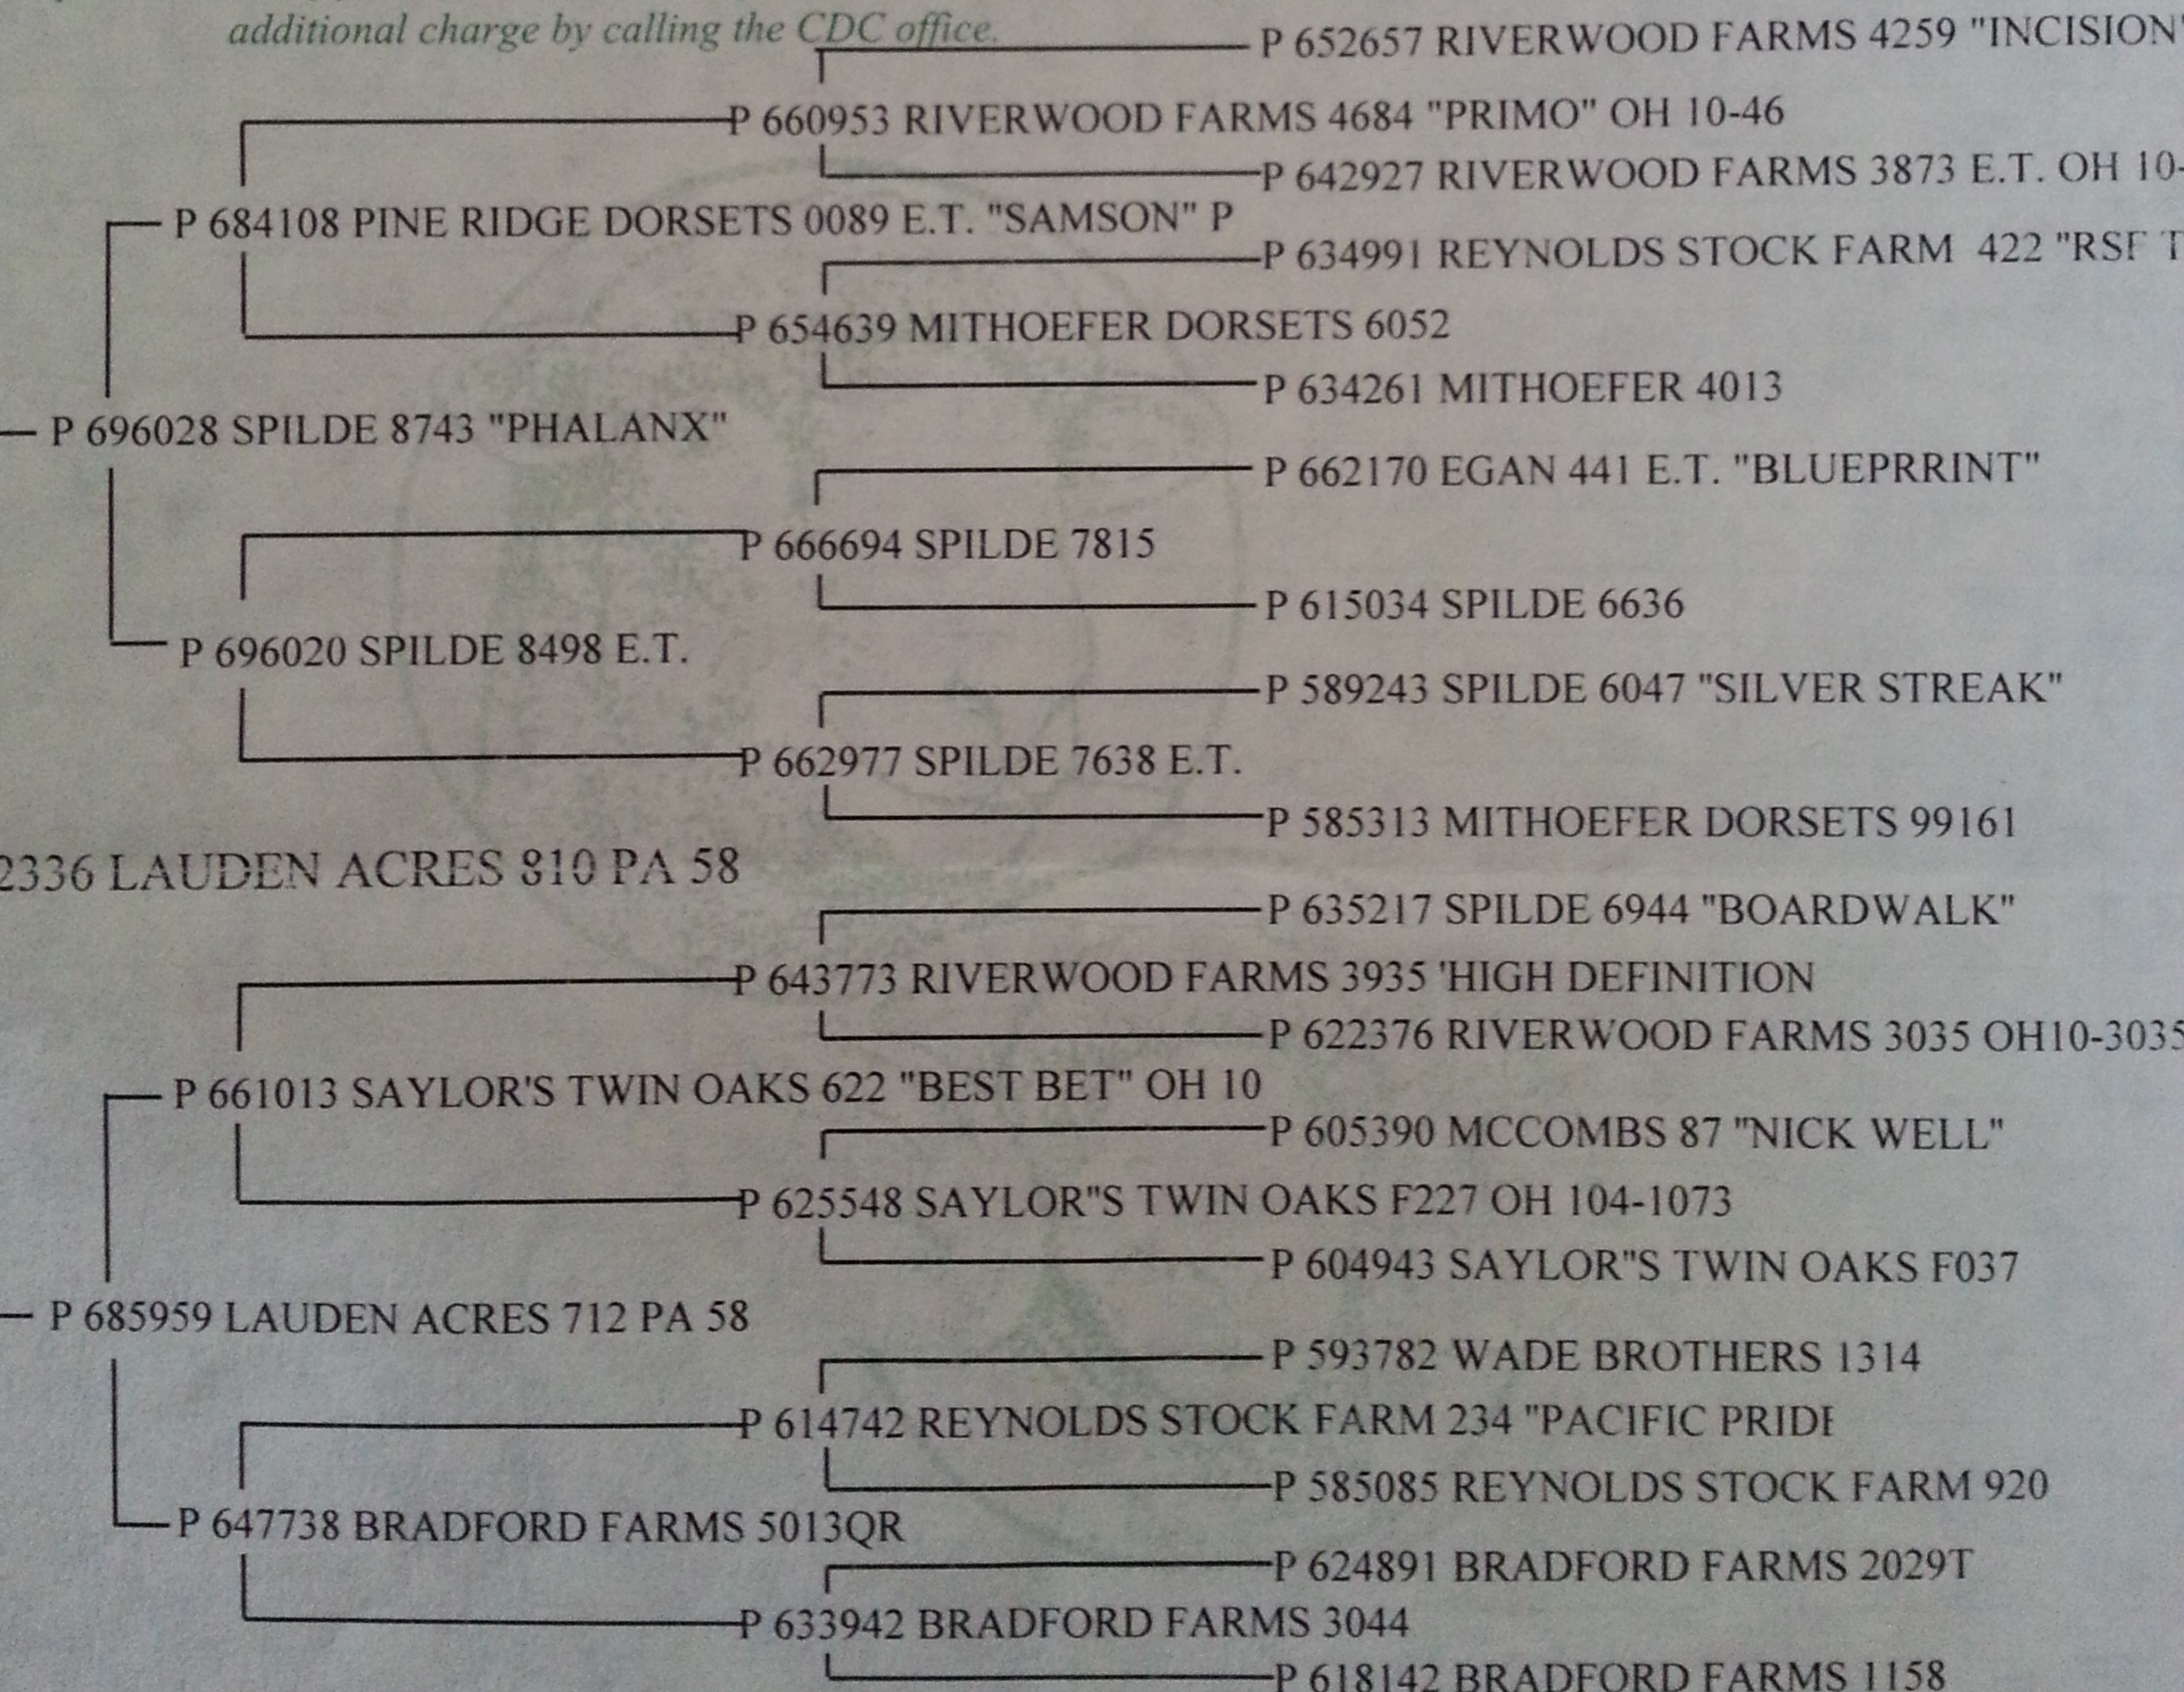

PA 58

IE ID:

LAUDEN ACRES 810

9/8/2012

F

BORN

Flock Tag

P 696028 SPILDE 8743 "PHALANX"

P 685959 LAUDEN ACRES 712 PA 58

LAUDEN ACRES DALMATIA, PA

LAUDEN ACRES DALMATIA, PA

1/29/2013

Executive Secretary *Debra Hopkin*

RECORDED

FIVE GENERATION PEDIGREE IS PROVIDED FOR YOUR RECORDS.

Links on this record indicates that some of the history of this animal was recorded computerization. If you would like the completed record you may order it for an additional charge by calling the CDC office.