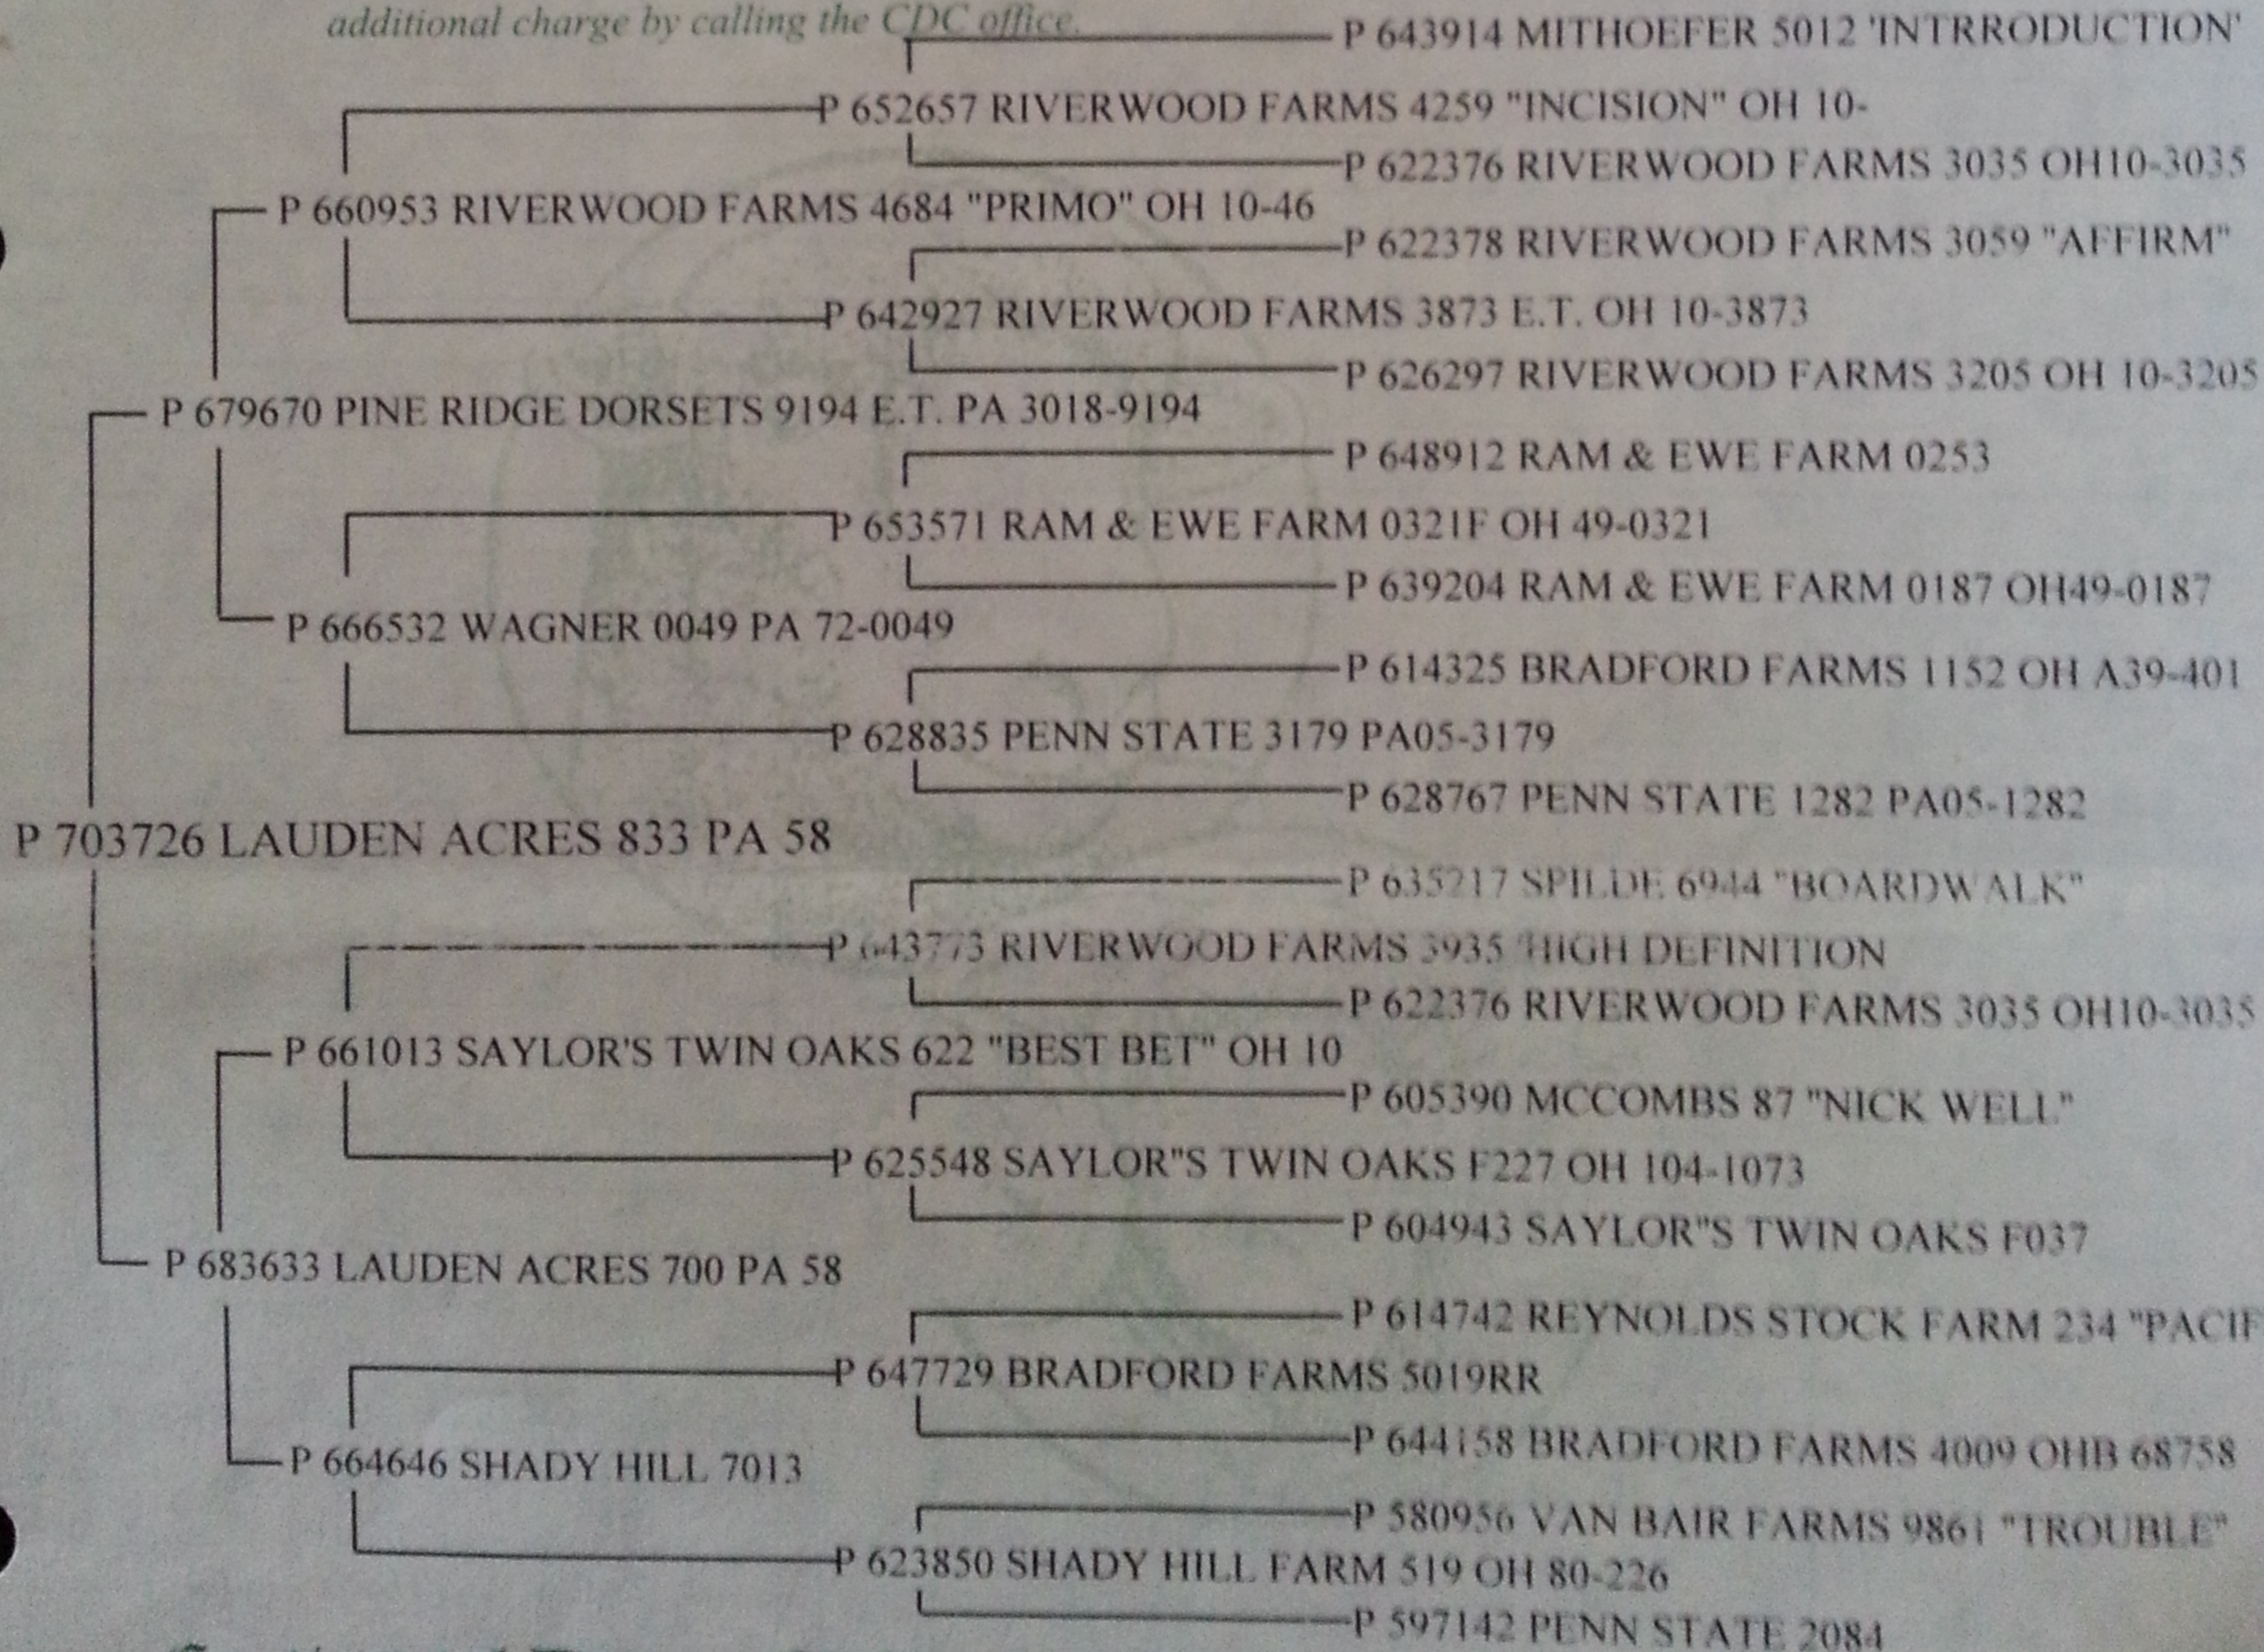

Continental Dorset Club

P.O. Box 506 • North Scituate, RI 02857-0506

Polled
EWE

P 703726 EWE

Certificate of Registry

PA 58

SCRAPIE ID:

LAUDEN ACRES 833

3/4/2013

S-TW

NAME

BORN

Private Flock Tag

P 679670 PINE RIDGE DORSETS 9194 E.T. PA 3018-9194

SIRE

P 683633 LAUDEN ACRES 700 PA 58

DAM

LAUDEN ACRES DALMATIA, PA

BREEDER

LAUDEN ACRES DALMATIA, PA

OWNER

5/1/2013

Executive Secretary

Debra Hopkin

DATE RECORDED

THIS FIVE GENERATION PEDIGREE IS PROVIDED FOR YOUR RECORDS.

Any blanks on this record indicates that some of the history of this animal was recorded prior to computerization. If you would like the completed record you may order it for an additional charge by calling the CDC office.