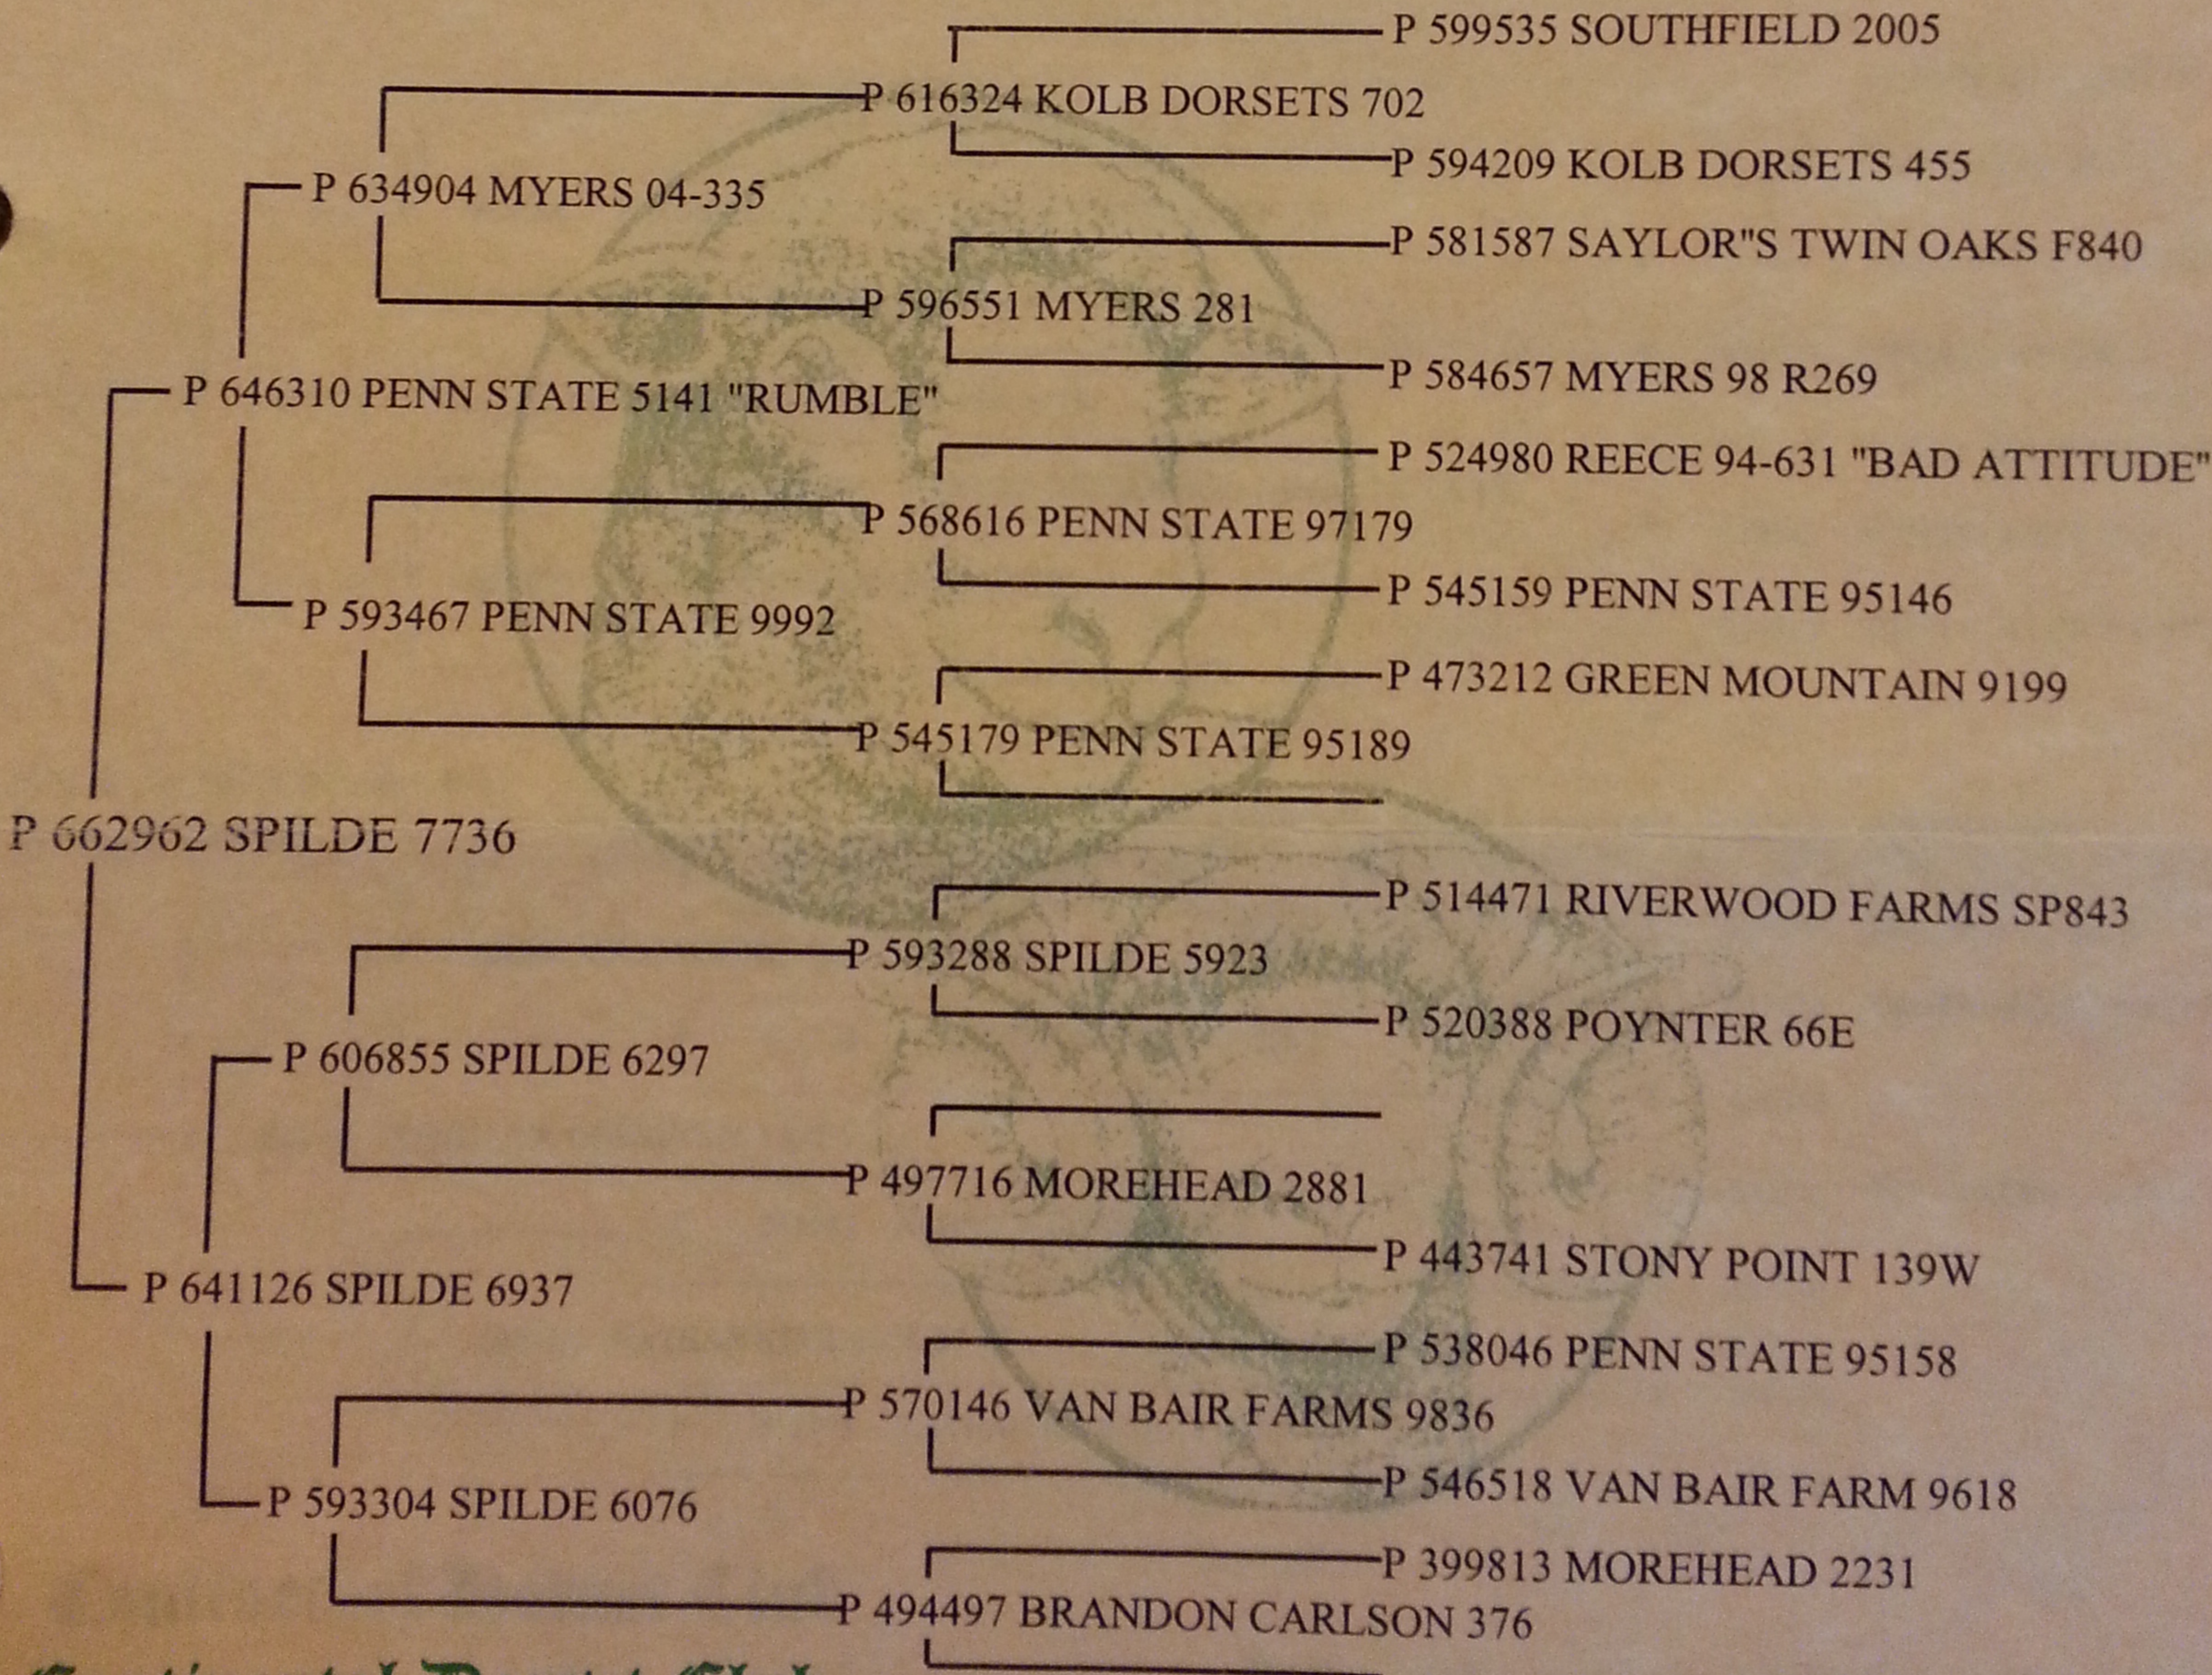

SCRAPIE ID: "AFTERSHOCK"

NAME **SPILDE 7736**
Private Flock Tag

BORN 3/10/2006

S

SIRE P 646310 PENN STATE 5141 "RUMBLE"

DAM P 641126 SPILDE 6937

BREEDER SPILDE BROTHERS KENT & DAN SPILDE STOUGHTON, WI

OWNER SPILDE BROTHERS KENT & DAN SPILDE STOUGHTON, WI

DATE RECORDED 4/23/2007

Executive Secretary *Debra Hopkins*

THIS FIVE GENERATION PEDIGREE IS PROVIDED FOR YOUR RECORDS.

Any blanks on this record indicates that some of the history of this animal was recorded prior to computerization. If you would like the completed record you may order it for an additional charge by calling the CDC office.

Continental Dorset Club

P.O. Box 506, North Scituate, RI 02857-0506
Phone: (401)647-4676 • Fax: (401)647-4679
email: cdcdorset@aol.com

The above information is a correct Pedigree of the Ewe as shown by the Continental Dorset Club Records, which are compiled from information provided by the breeders. This Club shall not be held responsible or liable for damages on errors in certifying this Pedigree or as a result of misrepresentations in the Pedigree based on information provided by owners and breeders.