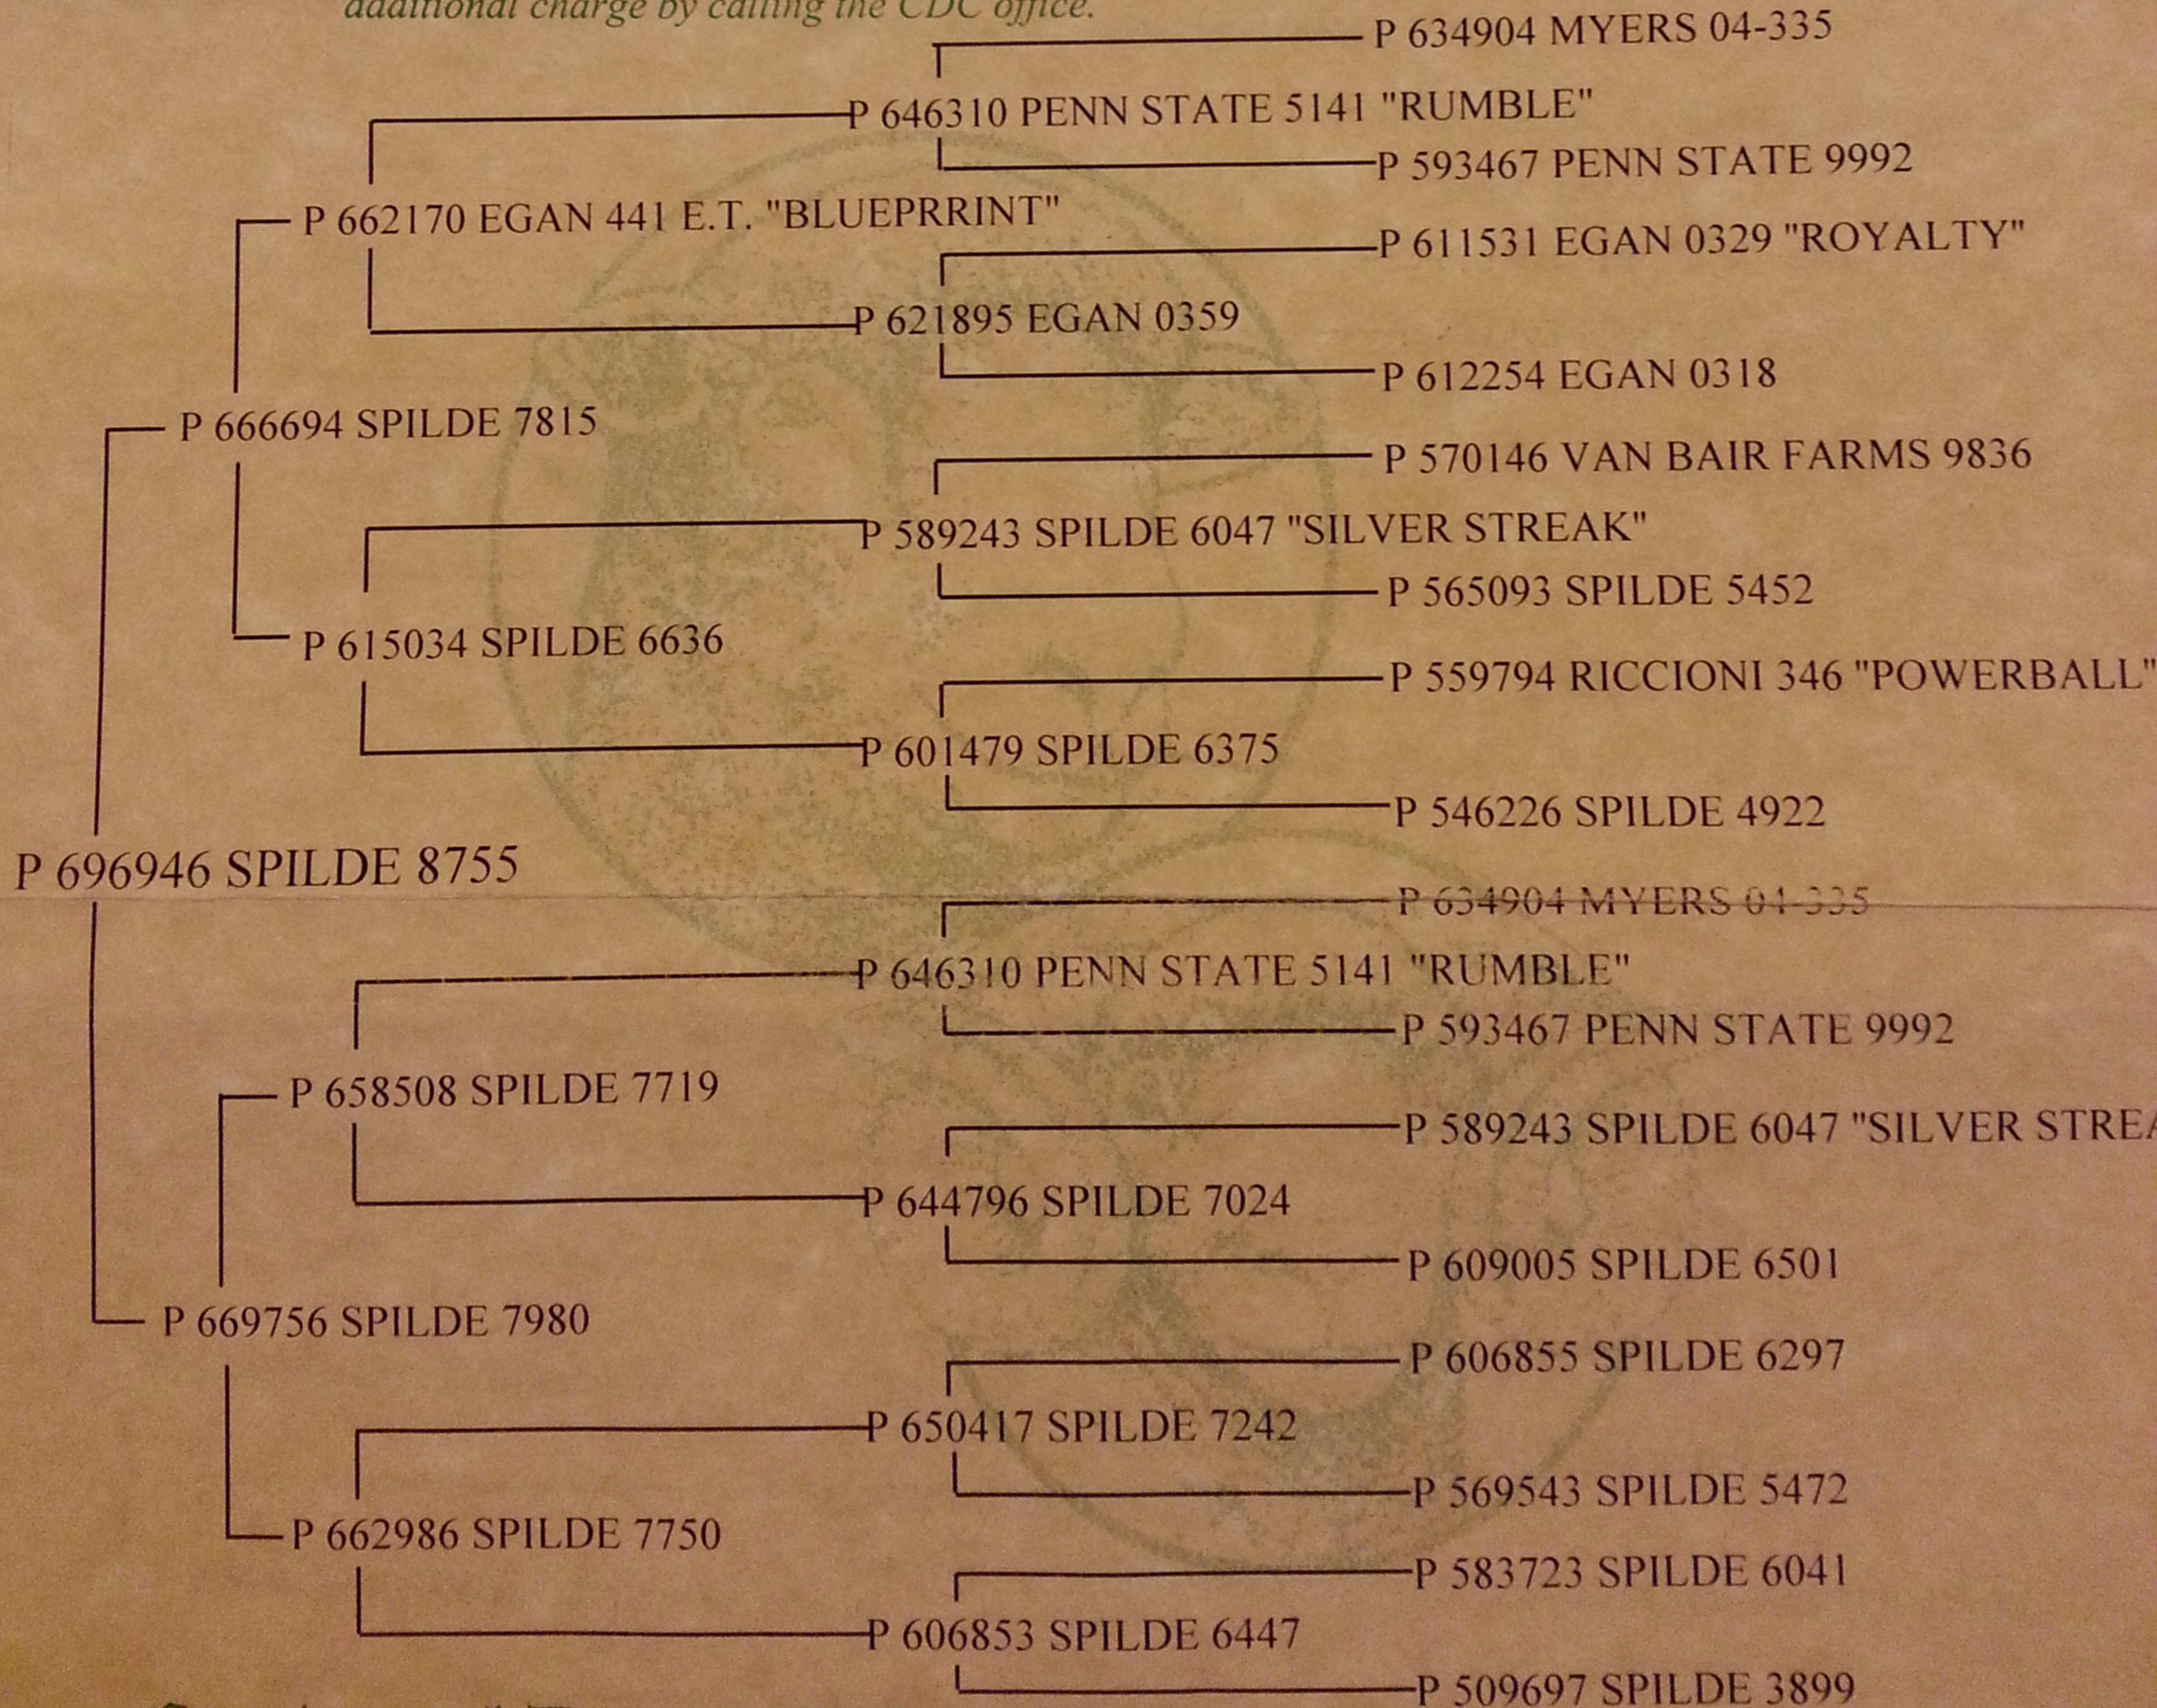

Polled
RAM

Continental Dorset Club
P.O. Box 506 • North Scituate, RI 02857-0506

Certificate of Registry **P 696946 RAM**

SCRAPIE ID:

9/18/2011

F

NAME **SPILDE 8755**

"MEGATRRON"

BORN

Private Flock Tag

SIRE P 666694 SPILDE 7815

DAM P 669756 SPILDE 7980

BREEDER SPILDE BROTHERS KENT & DAN SPILDE STOUGHTON, WI

OWNER SPILDE BROTHERS KENT & DAN SPILDE STOUGHTON, WI

DATE RECORDED 3/27/2012

Executive Secretary *Debra Hopkins*

THIS FIVE GENERATION PEDIGREE IS PROVIDED FOR YOUR RECORDS.

Any blanks on this record indicates that some of the history of this animal was recorded prior to computerization. If you would like the completed record you may order it for an additional charge by calling the CDC office.