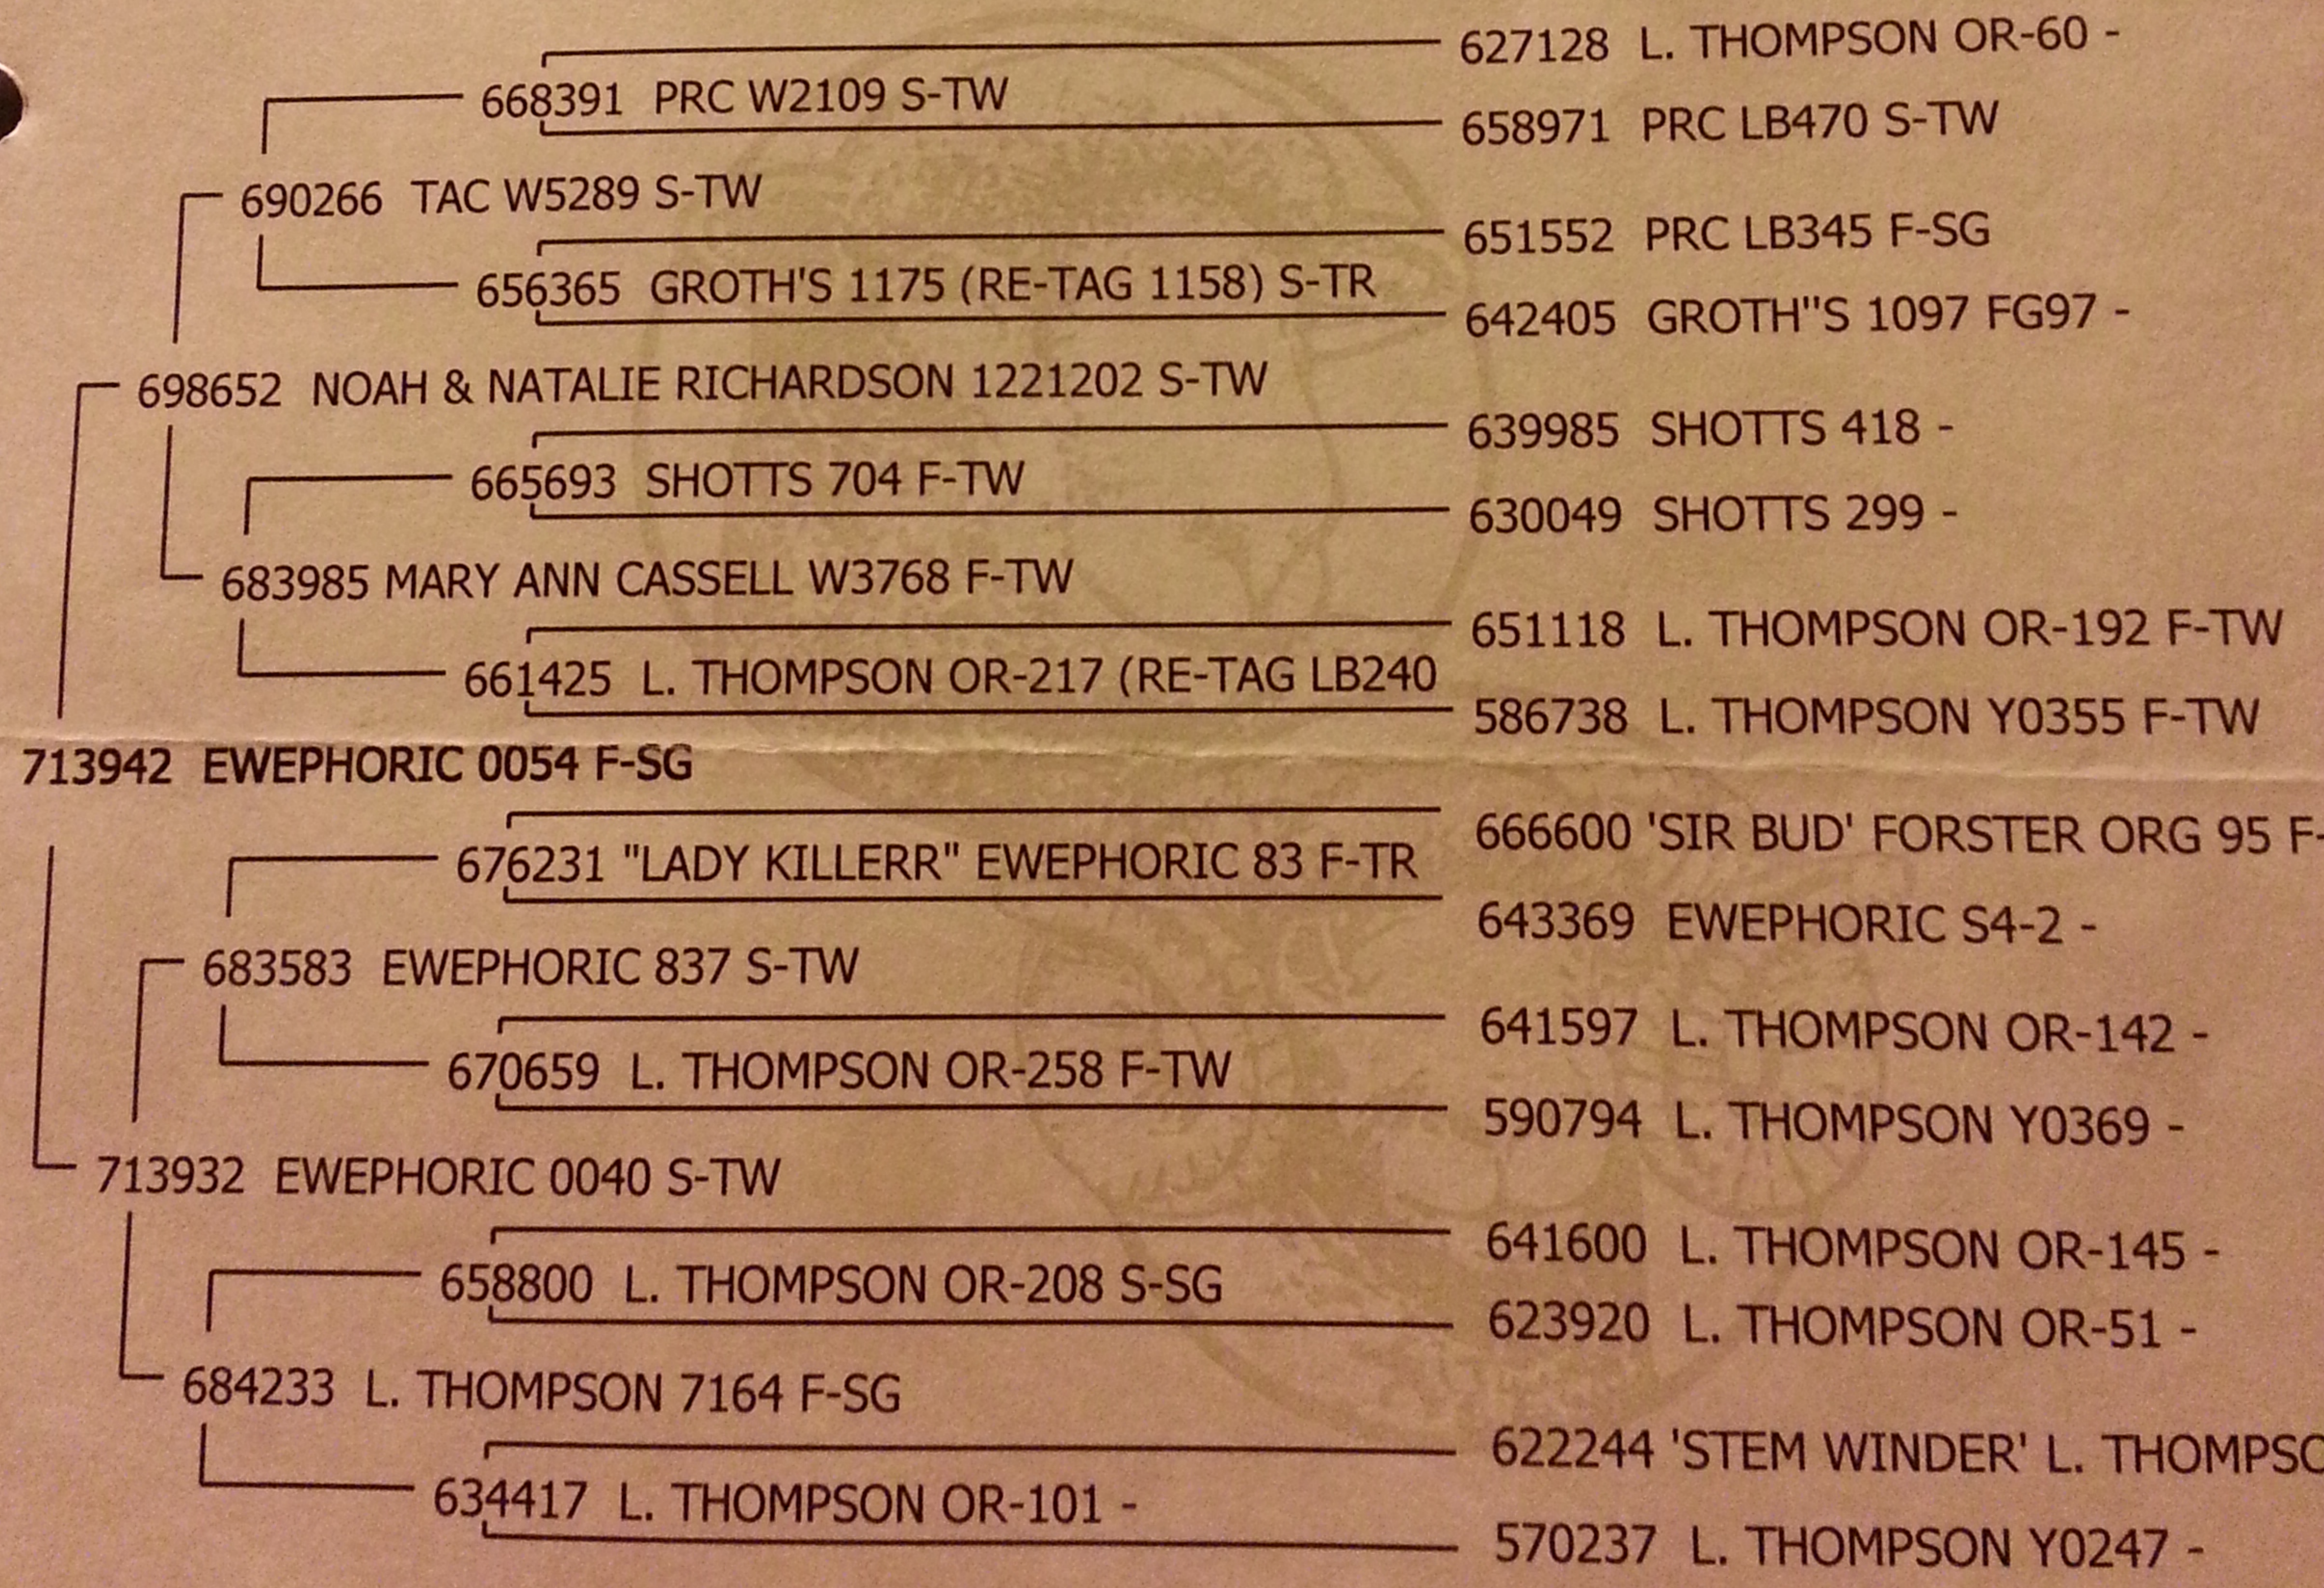

NAME  
Private Flock Tag

EWEPHORIC 0054 *QR*

SIRE  
698652 NOAH & NATALIE RICHARDSON 1221202 S TW

DAM  
713932 EWEPHORIC 0040 S TW

BREEDER  
EWEPHORIC!  
BIG SANDY TX

OWNER  
EWEPHORIC!  
BIG SANDY TX

DATE RECORDED  
1/30/2015

Executive Secretary *Debra Hope*

**DORSET EBV PERFORMANCE DATA**

Birth Wgt	Wean Wgt	Maternal Wean Wgt	Post Weaning Wgt	Yearling Wgt	Post Weaning Fat Depth	Post Weaning Eye Muscle Depth	# of Lambs Born
BWT kg	WWT kg	MWWT kg	PWWT kg	YWT kg	PFAT mm	PEMD mm	NLB %